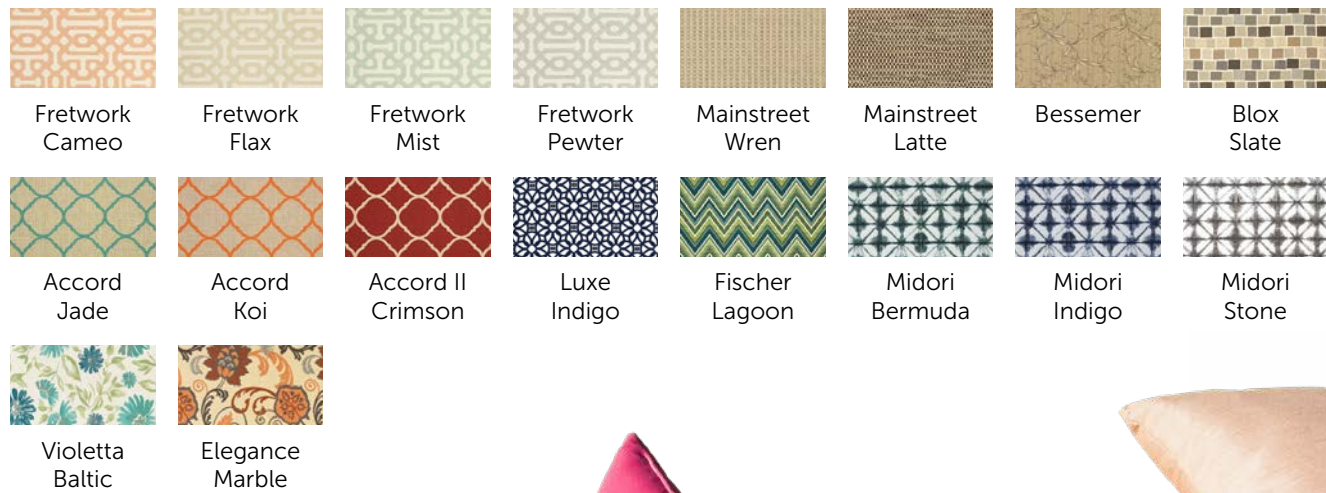

D Fabrics

sunbrella®

Sunbrella® is a registered trademark of Glen Raven, Inc.