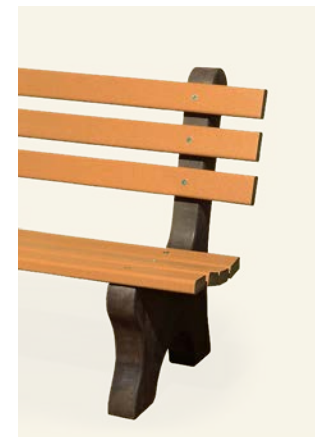

Grey

Natural
Legs

Park Benches

Custom engraving is available for all poly and wood products.

Concrete Legs in 3 Colors

Espresso