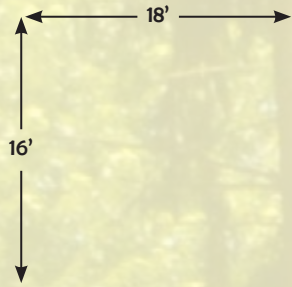

Climbing Tower

Includes an AFR 1 Swing Set, Slide, 6' Mountain Climb, Tire Swing and Cargo Net.

Climbing Tower

Shown with AFR 1 and Climber Set.