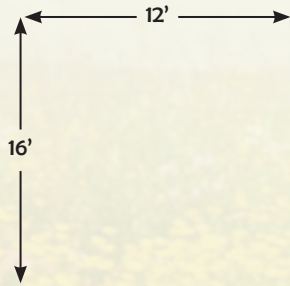

# Contemporary

***Small back yard?***

**This is a compact set  
with a 5'x6' deck!**

*Features:  
5'x6' Tower, 6' Mountain Climb, Slide,  
and Entrance Ladder.  
Shown with AFR 6 Swing Set, or you can order  
it with your choice of our A-frame Swing Sets.*