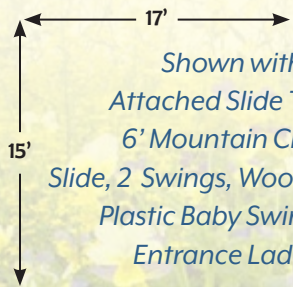

A F R 3 Swing Set

Shown with:
Attached Slide Tower,
6' Mountain Climb,
Slide, 2 Swings, Wooden Glider,
Plastic Baby Swing and
Entrance Ladder.