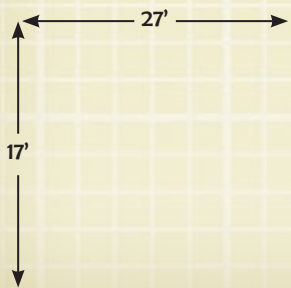

# The Summer Retreat

*This set can also be ordered with any of our other A-Frame Swing Sets.*

*A very roomy 6'x8' Playhouse with:  
Dutch Doors and three working windows.  
The Cabin is 4'x6' with 47" side walls  
and 6' to the roof peak.  
This is a set designed for older children.*