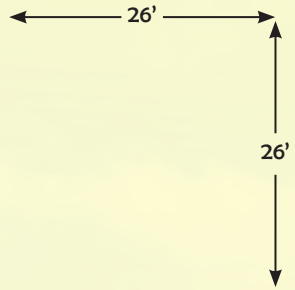

Play Tower

The PLAY TOWER is designed for older children. It is available with extra side levels as shown on the right side of the play set featured on page 25. The PLAY TOWER depicted here features a TURBO SLIDE which interchanges with a 7' OPEN SPIRAL SLIDE.

PLEASE NOTE:

The PLAY TOWER design does not allow switching the A Frame to the opposite side unless you can install the slide out of the side railing.