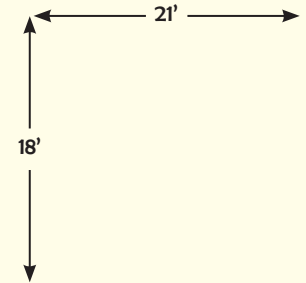

Country Chateau

6'x7' Playhouse with 4'x6' Cabin shown with:
AFR 3 Swing Set, Slide, Entrance Ladder, Gangplank,
and 3 Windows, with a Porch Swing out on the back.

Your choice of a Wooden or
Plastic Glider with any Swing Set