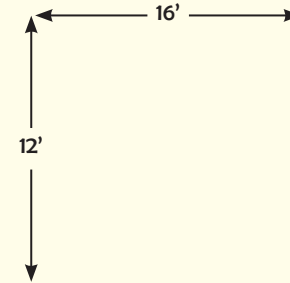

Shown with:
Slide Tower, 2 Swings
and Glider