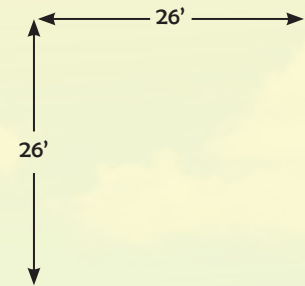

Play Tower

with 7' Open Spiral Slide!

A-Frame Swing Set Includes:
2 Swings and Glider, Overhead
and End Ladder, 6 ft. Mountain
Climb, 8 ft. Gangplank

Lots of Activity!

- ✓ 3 Deck Levels: 4 ft. 5 ft. 6 ft.
- ✓ 4' x 5' Cabin with Dutch Doors

Your Choice of Slide:
Open Spiral Slide or Turbo Slide!