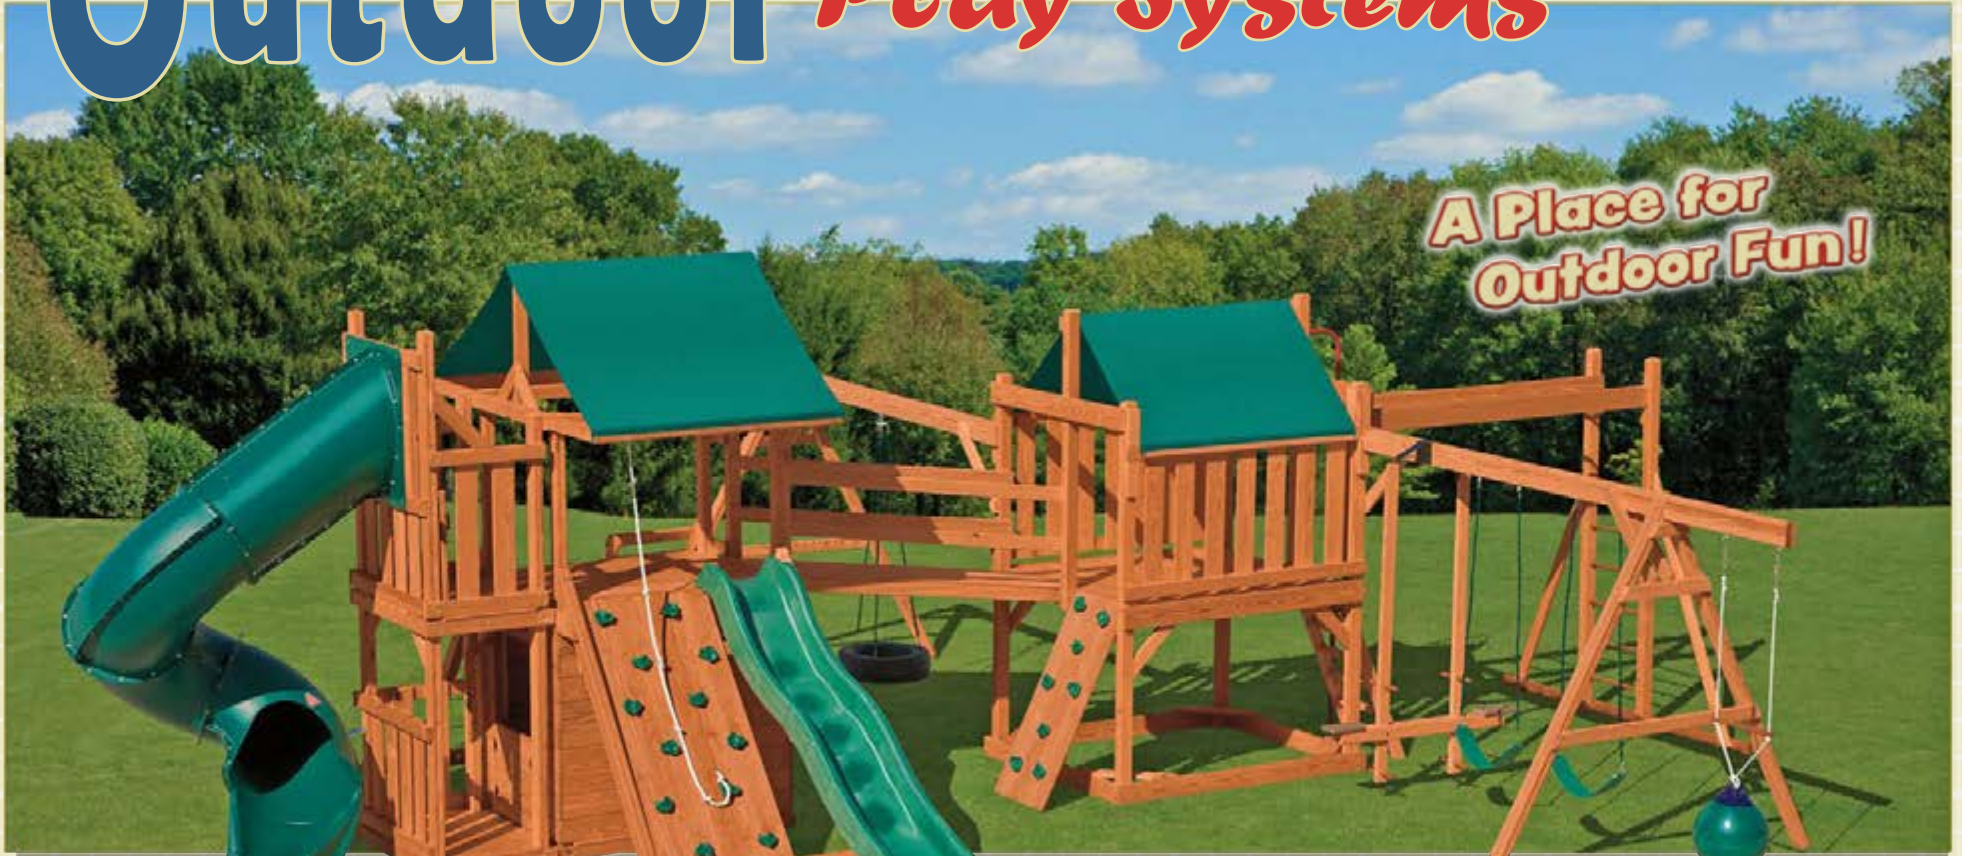

# Outdoor *Play Systems*

**A Place for  
Outdoor Fun!**

**OUR  
LANCASTER COUNTY  
PENNSYLVANIA  
• CRAFTSMEN •**

*Combine outdoor lumber with modern components and craftsmanship  
to make your set a child's delight!  
This catalog shows our most popular and standard designs.*

↑ 27' ↓  
← 34' →

This is an example of how you can design your set with our components. Playhouses can be connected via catwalk as shown or with a five foot long arched bridge.

**OUTDOOR PLAY SYSTEMS LLC**

# Climbing Tower

*A Large Play Set  
with LOTS of Activity!*

*Customized with: Lookout, Hideout, Overhead Ladder,  
Fire Pole, Telescope, Tire Swing, Steering Wheel,  
and an AFR 3 Swing Set with Buoy Ball on Overhang.*