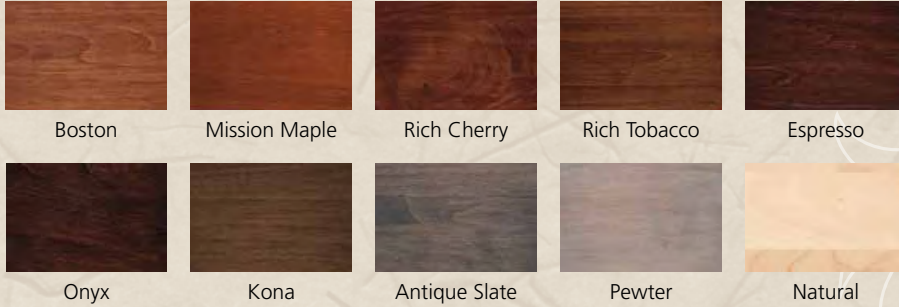

As you view these samples, please keep in mind:

1) Each specie has marked differences in grain pattern and color. Even in wood milled from the same tree, you will see differences in grain pattern and color from piece to piece. Ask your cabinet specialist to review specie characteristics with you.
2) Artisans hand apply each finish, which naturally gives rise to variation. Each door profile accepts stains and glazes in its own way. Ask your cabinet specialist to review finish characteristics with you.
3) Because wood ages, these samples may not represent the color of newly-produced cabinets.

The variations described in 1 and 2 are more evident in a sample door than a color chip. In a room of cabinetry, the variations blend to create a pleasing effect.

STAIN COLORS

Maple